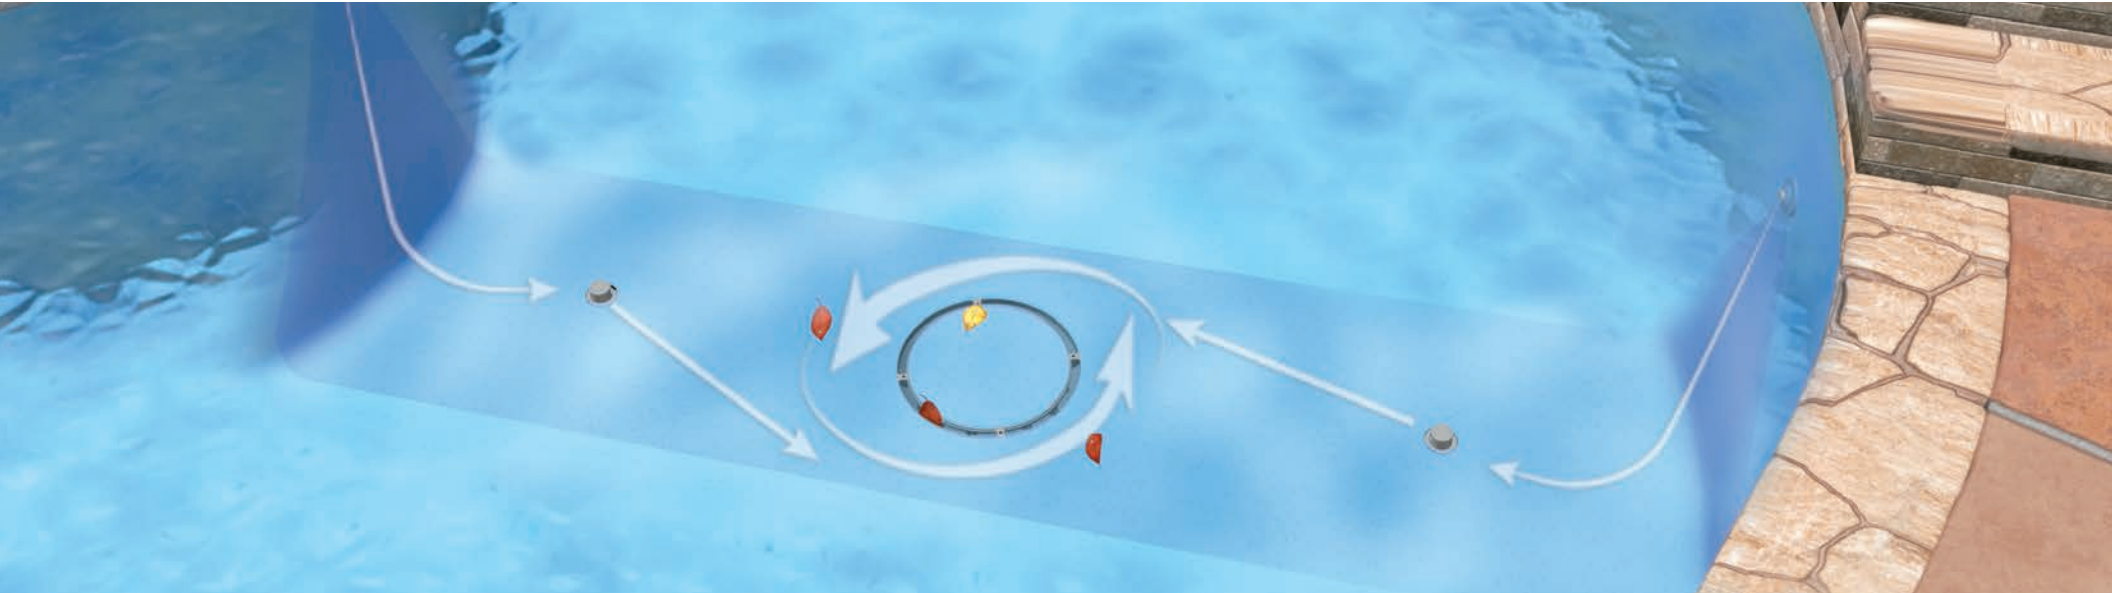

Your specific pool design and cleaning zone map is featured on the app.

ZONE-BY-ZONE CLEANING

The PUL Jets pop up and release a powerful water current to completely remove debris from one zone before continuing to the next. It intelligently moves dirt and debris to the Hydro-Trough collection zone and into the Openflow 360 debris removal drain. After the cleaning cycle is complete, the PUL Jets retract and become virtually invisible.

The PUL Conekt App. monitors and adjusts cleaning cycles

Hydro-Trough

YOUR POOL SHOULD BE A PLACE OF RELAXATION.
SPEND LESS TIME MAINTAINING IT AND MORE TIME ENJOYING IT!

HYDRO-TROUGH

This PUL standard cleaning feature utilizes a combination of PUL Jets and PUL Conekt logic to produce a strategic movement of water around the drain to optimize the collection and removal of dirt and debris.

CLEAN, HEALTHY, AND ENVIRONMENTALLY CONSCIOUS

In-floor cleaning is the only pool cleaning method that works by completely circulating all areas of your pool, from bottom to top. This circulation of water does more than remove dirt and debris. It also effectively distributes chemicals, eliminates hot and cold spots, and prevents stagnant water that could promote algae growth.

puljet

The innovative Cam Logic technology offers clockwise or counterclockwise rotations and cleaning angles from 360° to 90° to fit your pool's specific needs. It's available in a range of colors to complement your pool finish.