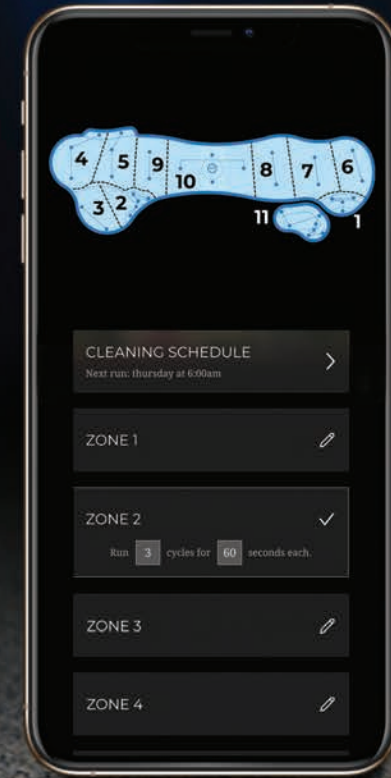

THE ONLY SMART IN-FLOOR POOL CLEANING SYSTEM

THE SMARTEST CLEANING TECHNOLOGY
AT THE TOUCH OF A FINGER

pulconekt IN-FLOOR POOL CLEANING SYSTEM

EASY TO USE, EFFECTIVE, EFFICIENT

The PUL in-floor cleaning system is driven by smart technology for an easy user experience through a customized PUL Conekt App.

PUL creates a custom cleaning solution for each pool that combines an engineered layout and cleaning program with zone-by-zone cleaning to maximize system effectiveness.

In addition to its ease of use and effectiveness, the PUL in-floor cleaning system produces the highest flow rate at the lowest pump speeds, resulting in the most energy efficient (up to 30%) in-floor system.

Your specific pool design and cleaning zone map is featured on the app.

ZONE-BY-ZONE CLEANING

The PUL Jets pop up and release a powerful water current to completely remove debris from one zone before continuing to the next. It intelligently moves dirt and debris to the Hydro-Trough collection zone and into the Openflow 360 debris removal drain. After the cleaning cycle is complete, the PUL Jets retract and become virtually invisible.

The PUL Conekt App. monitors and adjusts cleaning cycles

Hydro-Trough

YOUR POOL SHOULD BE A PLACE OF RELAXATION.
SPEND LESS TIME MAINTAINING IT AND MORE TIME ENJOYING IT!

HYDRO-TROUGH

This PUL standard cleaning feature utilizes a combination of PUL Jets and PUL Conekt logic to produce a strategic movement of water around the drain to optimize the collection and removal of dirt and debris.